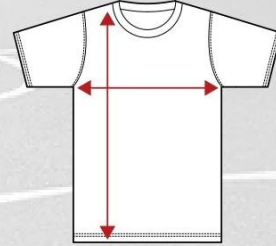

Imperial Point Flag Football Size Charts

BOYS / MEN SHIRTS

SIZE	YS	YM	YL	YXL	AS	AM	AL	AXL	A2XL	A3XL
HEIGHT	22.5"	24.25"	26.5"	28"	29"	30"	31"	32"	33"	34"
WIDTH	30"	32"	35"	37"	40"	44"	46"	50"	54"	58"

HEIGHT: TOTAL LENGTH OF THE BODY OF THE GARMENT

WIDTH/CHEST MEASUREMENT: MEASURING THE WIDTH OF THE JERSEY FROM ARMPIT TO ARMPIT AND THEN DOUBLING THE MEASUREMENT GIVES YOU THE GARMENTS CHEST MEASUREMENT

STYLES: SHIRTS AVAILABLE IN SLEEVELESS, SHORT SLEEVE, LONG SLEEVE, CREW NECK, V-NECK
OPTION TO ADD A HOOD OR A FRONT POCKET AVAILABLE UPON REQUEST

**PLAYER
SELECT**

Imperial Point

MENS FLAG FOOTBALL SHORTS

Imperial Point

SIZE	AS	AM	AL	AXL	A2XL	A3XL
WAIST	28-30"	30-32"	33-35"	36-39"	40-44"	44-46"

WAIST MEASUREMENT: THE WAIST MEASUREMENT TAKES INTO CONSIDERATION STRETCH IN THE WAISTBAND WHEN THE SHORTS ARE WORN ON THE PLAYER. IMPERIAL POINT SHORTS COME WITH A DRAWSTRING.

INSEAM: MENS FLAG FOOTBALL INSEAM COMES STANDARD AT A 7" INSEAM.
6" ; 8" or 9" INSEAMS AVAILABLE UPON REQUEST.

DISCLAIMER: SIZING CHARTS ARE PROVIDED TO HELP CLIENTS GET AN UNDERSTANDING ON THE ESTIMATED FIT. WITH OFFERING DIFFERENT FABRICS, FIT CAN BE AFFECTED. THE BEST OPTION FOR A PERFECT FIT WOULD BE TO ORDER SIZING SAMPLES. IF YOU ARE EVER IN DOUBT, WE RECOMMEND THAT YOU SIZE UP.