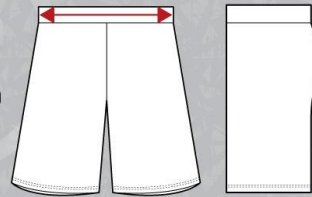

Imperial Point Flag Football Size Charts

BOYS / MEN SHIRTS

SIZE	YS	YM	YL	YXL	AS	AM	AL	AXL	A2XL	A3XL
HEIGHT	22.5"	24.25"	26.5"	28"	29"	30"	31"	32"	33"	34"
WIDTH	30"	32"	35"	37"	40"	44"	46"	50"	54"	58"

HEIGHT: TOTAL LENGTH OF THE BODY OF THE GARMENT

WIDTH/CHEST MEASUREMENT: MEASURING THE WIDTH OF THE JERSEY FROM ARMPIT TO ARMPIT AND THEN DOUBLING THE MEASUREMENT GIVES YOU THE GARMENTS CHEST MEASUREMENT

STYLES: SHIRTS AVAILABLE IN SLEEVELESS, SHORT SLEEVE, LONG SLEEVE, CREW NECK, V-NECK
OPTION TO ADD A HOOD OR A FRONT POCKET AVAILABLE UPON REQUEST

**PLAYER
SELECT**

Imperial Point

MENS FLAG FOOTBALL SHORTS

Imperial Point

SIZE	AS	AM	AL	AXL	A2XL	A3XL
WAIST	28-30"	30-32"	33-35"	36-39"	40-44"	44-46"

WAIST MEASUREMENT: THE WAIST MEASUREMENT TAKES INTO CONSIDERATION STRETCH IN THE WAISTBAND WHEN THE SHORTS ARE WORN ON THE PLAYER. IMPERIAL POINT SHORTS COME WITH A DRAWSTRING.

INSEAM: MENS FLAG FOOTBALL INSEAM COMES STANDARD AT A 7" INSEAM.
6" ; 8" or 9" INSEAMS AVAILABLE UPON REQUEST.

DISCLAIMER: SIZING CHARTS ARE PROVIDED TO HELP CLIENTS GET AN UNDERSTANDING ON THE ESTIMATED FIT. WITH OFFERING DIFFERENT FABRICS, FIT CAN BE AFFECTED. THE BEST OPTION FOR A PERFECT FIT WOULD BE TO ORDER SIZING SAMPLES. IF YOU ARE EVER IN DOUBT, WE RECOMMEND THAT YOU SIZE UP.