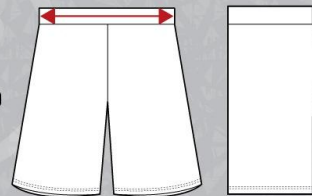

WIDTH/CHEST MEASUREMENT: MEASURING THE WIDTH OF THE JERSEY FROM ARMPIT TO ARMPIT AND THEN DOUBLING THE MEASUREMENT GIVES YOU THE GARMENTS CHEST MEASUREMENT

STYLES: SHIRTS AVAILABLE IN SLEEVELESS, SHORT SLEEVE, LONG SLEEVE, CREW NECK, V-NECK
OPTION TO ADD A HOOD OR A FRONT POCKET AVAILABLE UPON REQUEST

**PLAYER
SELECT**

Imperial Point

MENS FLAG FOOTBALL SHORTS

Imperial Point

SIZE	AS	AM	AL	AXL	A2XL	A3XL
WAIST	28-30"	30-32"	33-35"	36-39"	40-44"	44-46"

WAIST MEASUREMENT: THE WAIST MEASUREMENT TAKES INTO CONSIDERATION STRETCH IN THE WAISTBAND WHEN THE SHORTS ARE WORN ON THE PLAYER. IMPERIAL POINT SHORTS COME WITH A DRAWSTRING.

INSEAM: MENS FLAG FOOTBALL INSEAM COMES STANDARD AT A 7" INSEAM.
6" ; 8" or 9" INSEAMS AVAILABLE UPON REQUEST.

DISCLAIMER: SIZING CHARTS ARE PROVIDED TO HELP CLIENTS GET AN UNDERSTANDING ON THE ESTIMATED FIT. WITH OFFERING DIFFERENT FABRICS, FIT CAN BE AFFECTED. THE BEST OPTION FOR A PERFECT FIT WOULD BE TO ORDER SIZING SAMPLES. IF YOU ARE EVER IN DOUBT, WE RECOMMEND THAT YOU SIZE UP.

WWW.THEIMPERIALPOINT.COM

1-800-801-4884

BOYS FLAG FOOTBALL SHORTS

Imperial Point

SIZE	YXS	YS	YM	YL	YXL
WAIST	18-20"	20-22"	22-24"	24-26"	26-28"

WAIST MEASUREMENT: THE WAIST MEASUREMENT TAKES INTO CONSIDERATION STRETCH IN THE WAISTBAND WHEN THE SHORTS ARE WORN ON THE PLAYER. IMPERIAL POINT SHORTS COME WITH A DRAWSTRING.